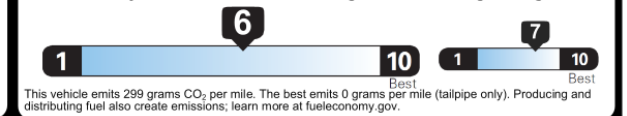

Fuel Economy & Greenhouse Gas Rating (tailpipe only) Smog Rating (tailpipe only)

fuel economy.gov

Calculate personalized estimates and compare vehicles

GOVERNMENT 5-STAR SAFETY RATINGS

Overall Vehicle Score ★★★★★
Based on the combined ratings of frontal, side and rollover. Should ONLY be compared to other vehicles of similar size and weight.

Frontal Crash Driver Passenger ★★★★★
Based on the risk of injury in a frontal impact. Should ONLY be compared to other vehicles of similar size and weight.

Side Crash Front seat Rear seat ★★★★★
Based on the risk of injury in a side impact.

Rollover ★★★★★
Based on the risk of rollover in a single-vehicle crash.

Star ratings range from 1 to 5 stars (★★★★★) with 5 being the highest. Source: National Highway Traffic Safety Administration (NHTSA) www.safercar.gov or 1-888-327-4236

This Vehicle qualifies for Nissan's

Security+Plus Extended Protection Plan

The only service agreement backed by Nissan Extended Services North America!
Ask your dealer for details, or call 1-800-NISSAN-1 for more information

DELIVERY

VEHICLE COLORS:
EXT: 2T ICE BLK ROOF
INT: SPORT

FINAL ASSEMBLY POINT:
AGUAS (ABV.)MEX
TRANSPORT METHOD:
TRUCK

DEALER:
POHANKA NISSAN/SALISBURY
2012 N SALISBURY BLVD
SALISBURY MD
21801

VIN: 3N8AP6DD8TL427471
EMS: 50 STATE EMISSIONS
MDL: 21416-427471 XLD-Z
OPT: H-P04X01B92C03E08L95 W10

20260521222657AS3621

*Does not include dealer installed options and accessories, local taxes or license fees. This label has been applied pursuant to federal law. Do not remove prior to delivery to the ultimate purchaser.

**Not actual Monroney Label. Provided for informational purposes only. Vehicle features, pricing and other information subject to change, may vary from actual vehicle content and/or Monroney label description. While Nissan makes reasonable efforts to ensure accuracy of information, Nissan is not responsible for changes, errors or omissions. See actual vehicle and/or verify information in question with your Nissan dealer.